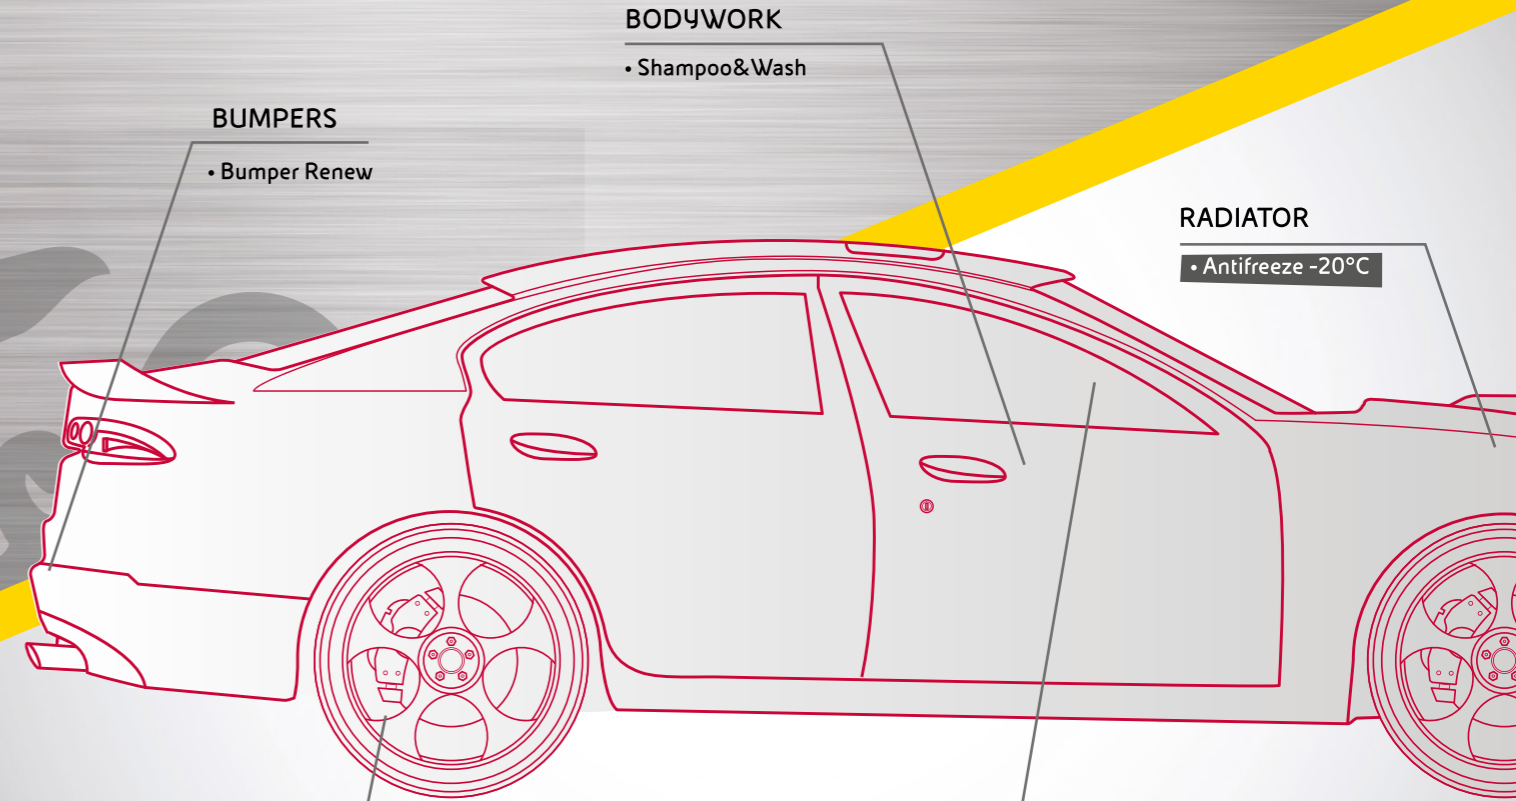

DE-ICER

WHEEL SHINE

BUMPER RENEW

SPECIAL MAINTENANCE

TYRE REPAIR

ANTIFREEZE -20°C

i-care

BUMPERS