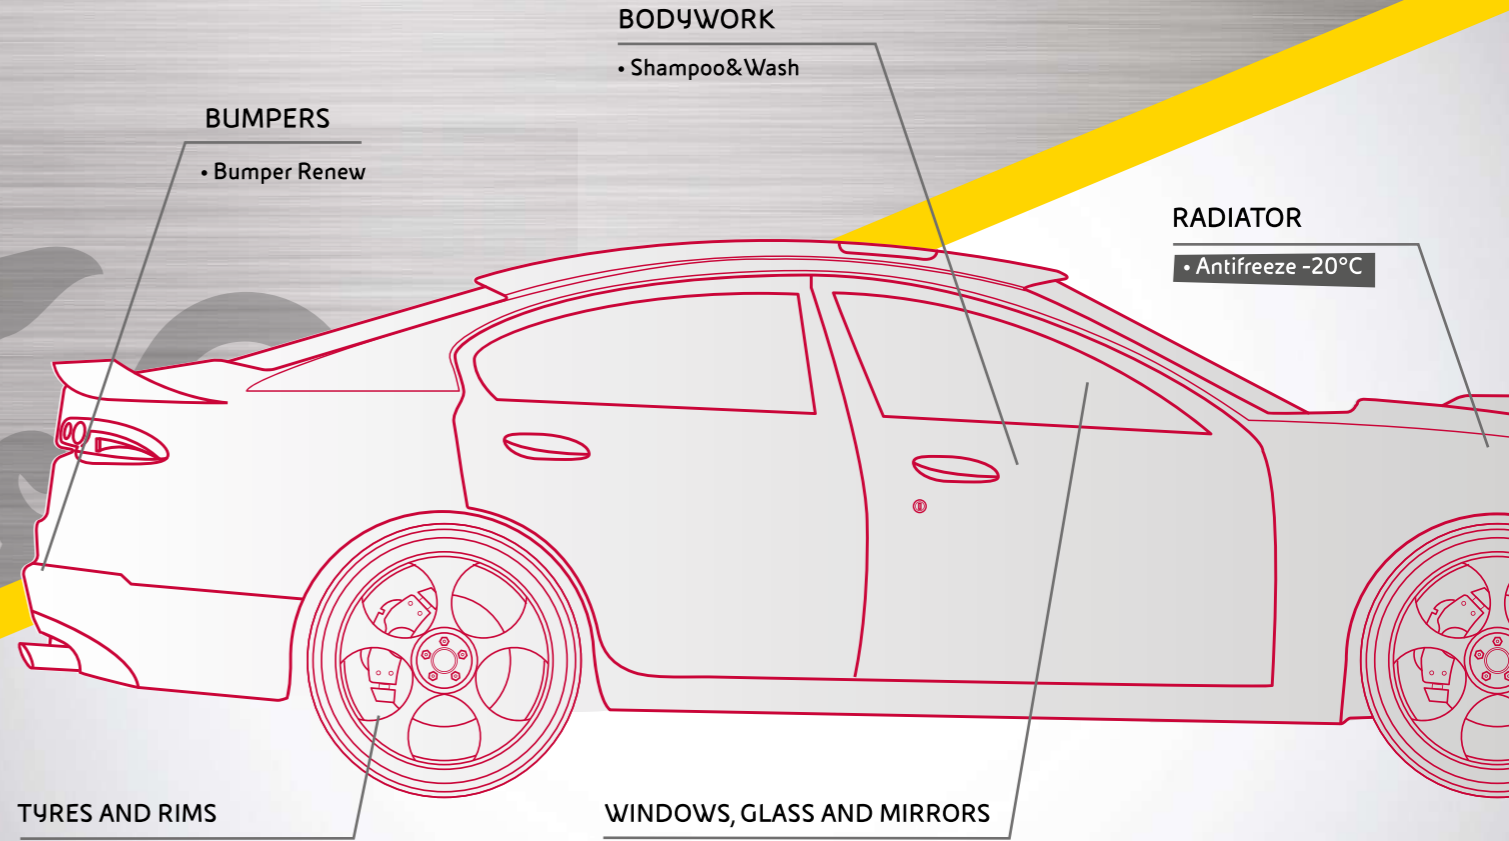

CAR EXTERIORS

GLASS CLEAN -10°C

GLASS CLEAN -20°C

SHAMPOO&WASH

TYRE POLISH

DE-ICER

WHEEL SHINE

BUMPER RENEW

SPECIAL MAINTENANCE

TYRE REPAIR

ANTIFREEZE -20°C

i-care